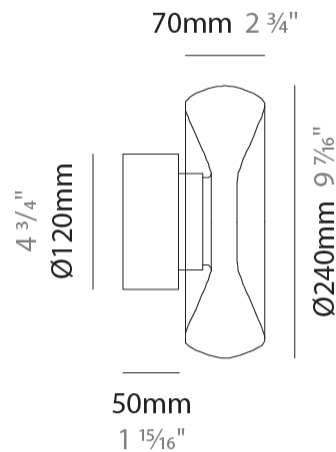

PROJECT	
TYPE	
SPECIFIER	
QUANTITY	
DATE	

FOLD SURFACE

D143002-

base number	Color	Finish	Finish
	Temperature	Options	Options

1. To build a product code in our configurator select the specify button on the base model # product page
2. To build a manual product code on this datasheet choose from the options listed below in blue font and add the suffix to the base model #

GENERAL

Series: Fold
Brand: Cangini & Tucci
Division: Design
Mounting Type: Surface
Mounting Location: Wall
Subcategory: Ambient

PHYSICAL

Shape: Abstract
Diameter (mm): 240
Diameter (in): 9 7/16
Height (mm): 240
Depth (mm): 120
Height (in): 9 7/16
Depth (in): 4 3/4
Light Distribution: Omnidirectional
Weight (kg): 1.135
Weight (lbs): 2.50
Fixture Finish: AMB / GRN / PNK / RUB / SKB / SMK / TOB / TRA
Holder Finish: CHR / BLK
Fixture Material: Glass / Metal
Cable Details: 1500mm Transparent Cable
Upon Request: Black Fabric Cable

ELECTRICAL

Lamp Type: LED
Input Wattage (W): 14
Total Output Wattage (W): 11.7
Dimming: Phase Dimming (120Vac Only)
Driver Included: Yes
Driver Location: Integrated
Driver Type: Constant Current - 120Vac
Driver Class: Class 2
Input Voltage (V): 120 - 277
Constant Current (MA): 350
Upon Request: 0-10Vdc dimming / Non-dimming 120-277Vac

LED

Color Temperature (°K): 2700 / 3000
Nominal Lumen (lm): 1615
CRI: >95 CRI

OPTICAL

RATINGS AND CERTIFICATIONS

Certified By: Certified for North American Standards
IP rating: IP20